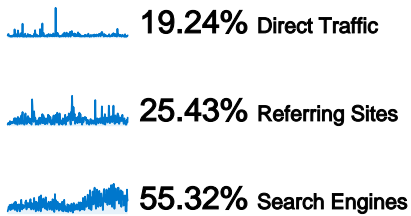

■ Search Engines	5,327.00 (55.32%)
■ Referring Sites	2,449.00 (25.43%)
■ Direct Traffic	1,853.00 (19.24%)

Top Traffic Sources

Sources	Visits	% visits	Keywords	Visits	% visits
google (organic)	5,187	53.87%	opasnet	358	6.72%
(direct) ((none))	1,853	19.24%	huumeiden myynti	80	1.50%
en.opasnet.org (referral)	943	9.79%	lentokenttätaksi kuopio	75	1.41%
heande.opasnet.org (referral)	225	2.34%	terveysviestintä	43	0.81%
opasnet.org (referral)	224	2.33%	arseeni	38	0.71%