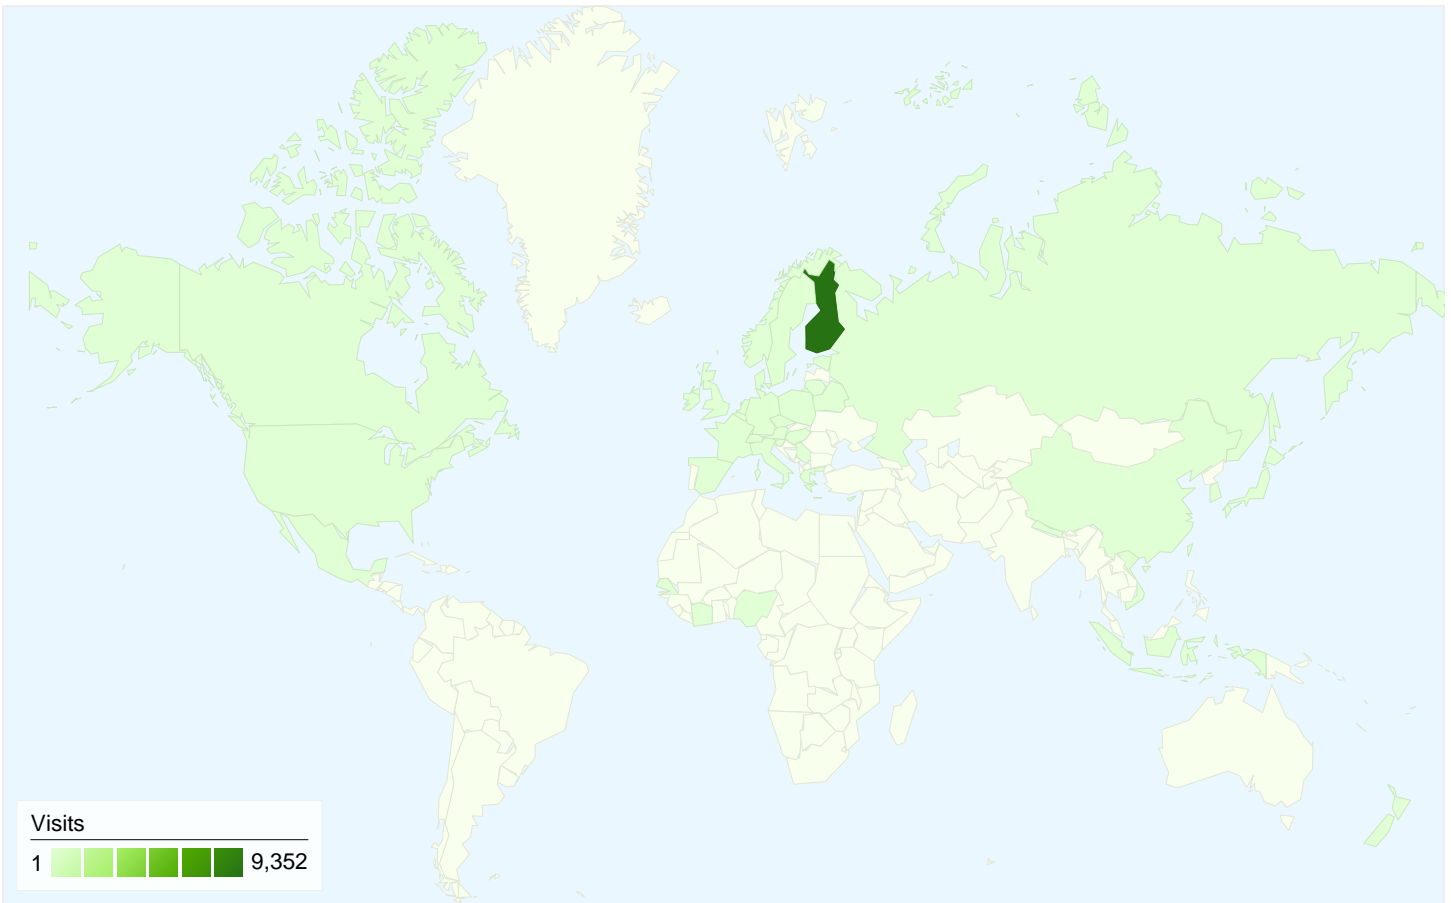

6,582 people visited this site

9,629 Visits

6,582 Absolute Unique Visitors

34,854 Pageviews

3.62 Average Pageviews

00:04:06 Time on Site

65.13% Bounce Rate

67.32% New Visits

All traffic sources sent a total of 9,629 visits

■ Search Engines	5,327.00 (55.32%)
■ Referring Sites	2,449.00 (25.43%)
■ Direct Traffic	1,853.00 (19.24%)

Top Traffic Sources

Sources	Visits	% visits	Keywords	Visits	% visits
google (organic)	5,187	53.87%	opasnet	358	6.72%
(direct) ((none))	1,853	19.24%	huumeiden myynti	80	1.50%
en.opasnet.org (referral)	943	9.79%	lentokenttätaksi kuopio	75	1.41%
heande.opasnet.org (referral)	225	2.34%	terveysviestintä	43	0.81%
opasnet.org (referral)	224	2.33%	arseeni	38	0.71%

9,629 visits came from 39 countries/territories

Site Usage

Country/Territory	Visits	Pages/Visit	Avg. Time on Site	% New Visits	Bounce Rate
Visits 9,629 % of Site Total: 100.00%	Pages/Visit 3.62 Site Avg: 3.62 (0.00%)	Avg. Time on Site 00:04:06 Site Avg: 00:04:06 (0.00%)	% New Visits 67.37% Site Avg: 67.32% (0.08%)	Bounce Rate 65.13% Site Avg: 65.13% (0.00%)	
Finland	9,352	3.67	00:04:07	66.84%	64.94%
Sweden	36	1.58	00:01:26	86.11%	77.78%
Germany	30	1.53	00:00:42	90.00%	83.33%
United States	26	2.31	00:23:09	88.46%	65.38%
Netherlands	22	1.77	00:03:15	68.18%	63.64%
Belgium	14	1.14	00:00:02	92.86%	92.86%
France	14	2.93	00:03:12	78.57%	50.00%
Poland	13	3.08	00:02:42	84.62%	69.23%
United Kingdom	12	3.33	00:05:04	66.67%	41.67%