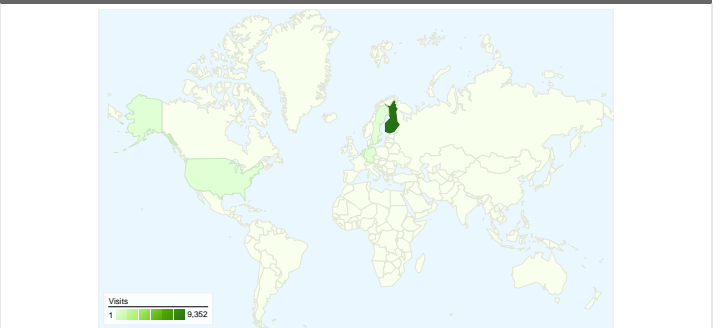

Site Usage

Visitors Overview

Map Overlay

Traffic Sources Overview

Content Overview

Pages	Pageviews	% Pageviews
/fi/Etusivu	3,106	8.91%
/fi/Toiminnot:Tuoreet_muutokse	1,117	3.20%
/fi/Hyöty-	944	2.71%
/fi/Keskustelu:Hyöty-	526	1.51%
/fi/Yhteistyöllä_avoimeen_päätö	438	1.26%

6,582 people visited this site

9,629 Visits

6,582 Absolute Unique Visitors

34,854 Pageviews

3.62 Average Pageviews

00:04:06 Time on Site

65.13% Bounce Rate

67.32% New Visits

All traffic sources sent a total of 9,629 visits

■ Search Engines	5,327.00 (55.32%)
■ Referring Sites	2,449.00 (25.43%)
■ Direct Traffic	1,853.00 (19.24%)

Top Traffic Sources

Sources	Visits	% visits	Keywords	Visits	% visits
google (organic)	5,187	53.87%	opasnet	358	6.72%
(direct) ((none))	1,853	19.24%	huumeiden myynti	80	1.50%
en.opasnet.org (referral)	943	9.79%	lentokenttätaksi kuopio	75	1.41%
heande.opasnet.org (referral)	225	2.34%	terveysviestintä	43	0.81%
opasnet.org (referral)	224	2.33%	arseeni	38	0.71%

9,629 visits came from 39 countries/territories

Site Usage

Country/Territory	Visits	Pages/Visit	Avg. Time on Site	% New Visits	Bounce Rate
Visits 9,629 % of Site Total: 100.00%	Pages/Visit 3.62 Site Avg: 3.62 (0.00%)	Avg. Time on Site 00:04:06 Site Avg: 00:04:06 (0.00%)	% New Visits 67.37% Site Avg: 67.32% (0.08%)	Bounce Rate 65.13% Site Avg: 65.13% (0.00%)	
Finland	9,352	3.67	00:04:07	66.84%	64.94%
Sweden	36	1.58	00:01:26	86.11%	77.78%
Germany	30	1.53	00:00:42	90.00%	83.33%
United States	26	2.31	00:23:09	88.46%	65.38%
Netherlands	22	1.77	00:03:15	68.18%	63.64%
Belgium	14	1.14	00:00:02	92.86%	92.86%
France	14	2.93	00:03:12	78.57%	50.00%
Poland	13	3.08	00:02:42	84.62%	69.23%
United Kingdom	12	3.33	00:05:04	66.67%	41.67%