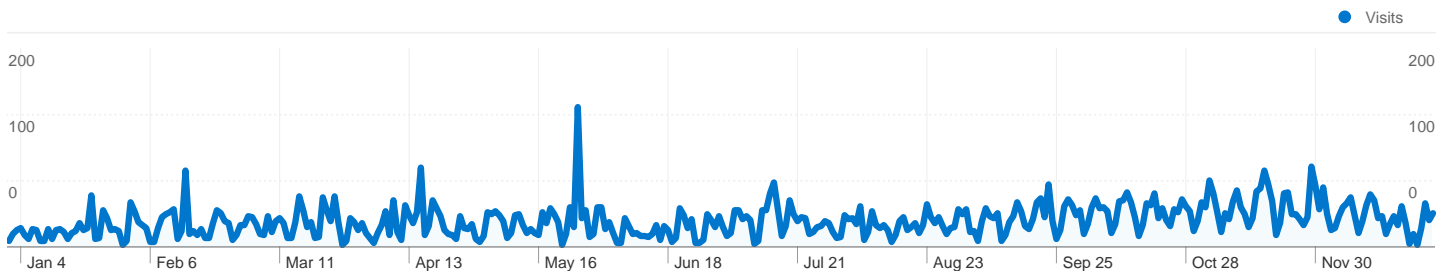

All traffic sources sent a total of 9,629 visits