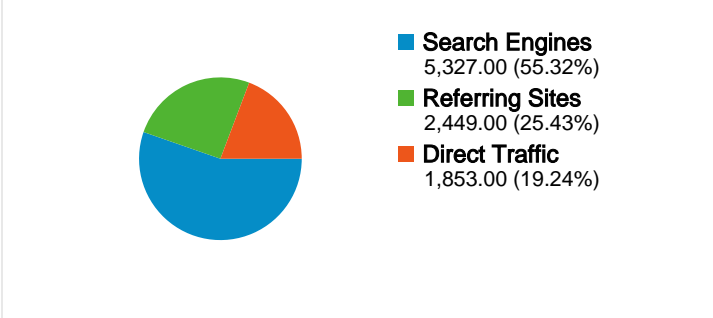

Site Usage

Visitors Overview

Map Overlay

Traffic Sources Overview

Content Overview

Pages	Pageviews	% Pageviews
/fi/Etusivu	3,106	8.91%
/fi/Toiminnot:Tuoreet_muutokse	1,117	3.20%
/fi/Hyöty-	944	2.71%
/fi/Keskustelu:Hyöty-	526	1.51%
/fi/Yhteistyöllä_avoimeen_päätö	438	1.26%

6,582 people visited this site

9,629 Visits

6,582 Absolute Unique Visitors

34,854 Pageviews

3.62 Average Pageviews

00:04:06 Time on Site

65.13% Bounce Rate

67.32% New Visits

All traffic sources sent a total of 9,629 visits

■ Search Engines	5,327.00 (55.32%)
■ Referring Sites	2,449.00 (25.43%)
■ Direct Traffic	1,853.00 (19.24%)

Top Traffic Sources

Sources	Visits	% visits	Keywords	Visits	% visits
google (organic)	5,187	53.87%	opasnet	358	6.72%
(direct) ((none))	1,853	19.24%	huumeiden myynti	80	1.50%
en.opasnet.org (referral)	943	9.79%	lentokenttätaksi kuopio	75	1.41%
heande.opasnet.org (referral)	225	2.34%	terveysviestintä	43	0.81%
opasnet.org (referral)	224	2.33%	arseeni	38	0.71%

9,629 visits came from 39 countries/territories

Site Usage

Country/Territory	Visits	Pages/Visit	Avg. Time on Site	% New Visits	Bounce Rate
Visits 9,629 % of Site Total: 100.00%	Pages/Visit 3.62 Site Avg: 3.62 (0.00%)	Avg. Time on Site 00:04:06 Site Avg: 00:04:06 (0.00%)	% New Visits 67.37% Site Avg: 67.32% (0.08%)	Bounce Rate 65.13% Site Avg: 65.13% (0.00%)	
Finland	9,352	3.67	00:04:07	66.84%	64.94%
Sweden	36	1.58	00:01:26	86.11%	77.78%
Germany	30	1.53	00:00:42	90.00%	83.33%
United States	26	2.31	00:23:09	88.46%	65.38%
Netherlands	22	1.77	00:03:15	68.18%	63.64%
Belgium	14	1.14	00:00:02	92.86%	92.86%
France	14	2.93	00:03:12	78.57%	50.00%
Poland	13	3.08	00:02:42	84.62%	69.23%
United Kingdom	12	3.33	00:05:04	66.67%	41.67%