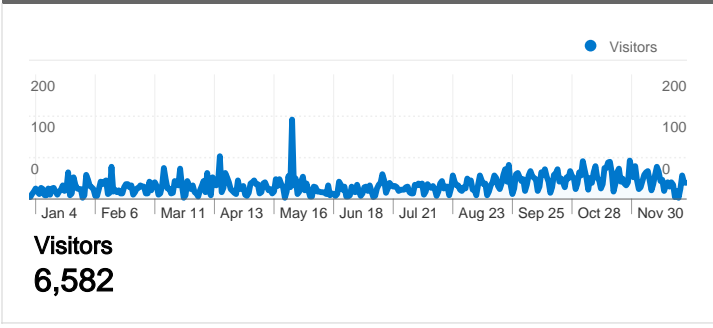

Visitors Overview